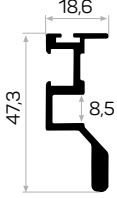

5952

Ağırlık / Weight	0.627 kg/m
Paket Adedi / Quantity in Pack	4
Kil Fital 67*800 Kod AM00207-004	
Mob. Vega Serisi Stoper Fitali Kod AM00207-009	
Ray Kpk Kalın Cam Fitali Kod AM00207-007