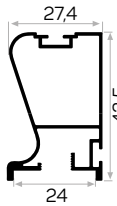

Brush weather strip

7315

Ağırlık / Weight	0.505 kg/m
Paket Adedi / Quantity in Pack	8
Kil Fitil 67*800 Kod AM00207-004	
Mob. Ray Kapak Bitiş Fitili Balonlu Kod AM00207-008	
Ray Kpk Kalın Cam Fitili Kod AM00207-007