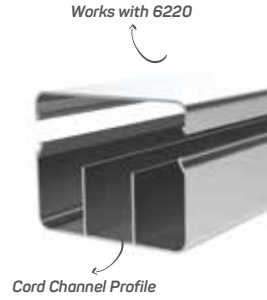

6219

Ağırlık / Weight 1.030 kg/m
Paket Adedi / Quantity in Pack 4

Kablo kanal profili
6220 ile Beraber Çalışır.
90,6

6220

Ağırlık / Weight 0.488 kg/m
Paket Adedi / Quantity in Pack 8

Kablo kanal profil kapağı
6219 ile Beraber Çalışır.