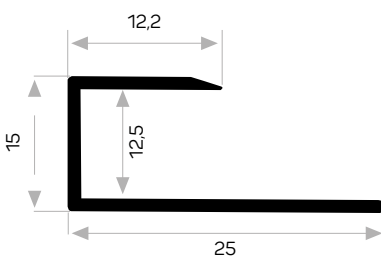

7379

STOK ✓

Ağırlık / Weight 0.134 kg/m
Paket Adedi / Quantity in Pack 18