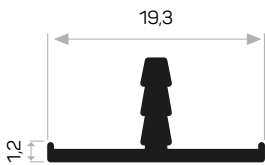

6039

STOK ☒

Ağırlık / Weight 0.119 kg/m
Paket Adedi / Quantity in Pack 32