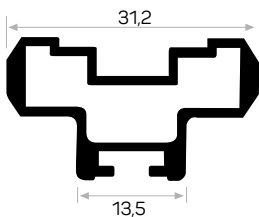

Rubber wick

Thick glass wick

5630

Ağırlık / Weight	0.292 kg/m
Paket Adedi / Quantity in Pack	8

5649

Ağırlık / Weight	0.388 kg/m
Paket Adedi / Quantity in Pack	8

5631

Ağırlık / Weight	0.224 kg/m
Paket Adedi / Quantity in Pack	12