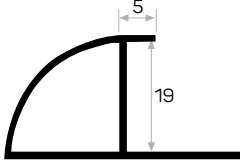

1116

STOK ✓

Ağırlık / Weight 0.314 kg/m
Paket Adedi / Quantity in Pack 12

4967

Ağırlık / Weight 0.205 kg/m
Paket Adedi / Quantity in Pack 12