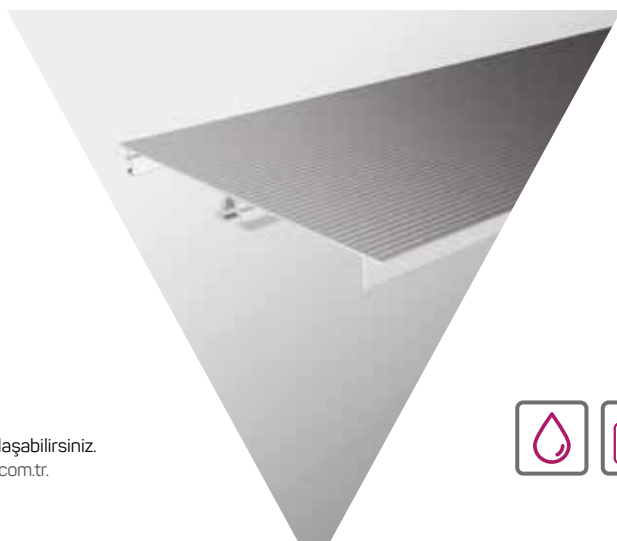

TEZGAH ÖNÜ VE BAZA PROFİLLERİ

Countertop's
Front and Baseboard
Profiles