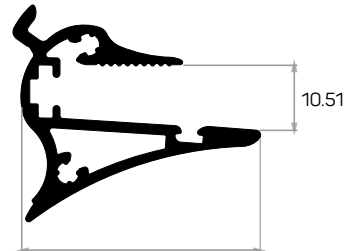

1536

STOK ✓

Ağırlık / Weight 0.235 kg/m
Paket Adedi / Quantity in Pack 18

4126

STOK ✓

Ağırlık / Weight 0.233 kg/m
Paket Adedi / Quantity in Pack 24

11752

STOK ✓

Ağırlık / Weight 0.923 kg/m
Paket Adedi / Quantity in Pack 4

Kademeli Raf Profili

Gradual Shelf Profile

6217

Ağırlık / Weight 1.528 kg/m
Paket Adedi / Quantity in Pack 2

Market Bariyer Profili

5466

Ağırlık / Weight 0.235 kg/m
Paket Adedi / Quantity in Pack 12

7377

STOK ✓

Ağırlık / Weight 0.365 kg/m
Paket Adedi / Quantity in Pack 9

12206

STOK ✓

Ağırlık / Weight 0.803 kg/m
Paket Adedi / Quantity in Pack 4

Gradual Shelf Profile

12207

STOK ✓

Ağırlık / Weight 0.687 kg/m
Paket Adedi / Quantity in Pack 4

12206 Cam Raf Profili

Glass Shelf Profile

* Stokta bulunan ürünler ✓ işareti ile belirtilmektedir. The products always available in stock are indicated by ✓.

* Aksesuarlar profil içeriğine dahil değildir, lütfen ayrıca sipariş ediniz. Accessories are not included in the profile, please order separately.