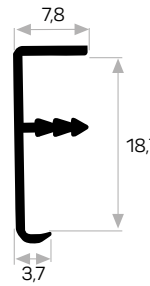

5993

Ağırlık / Weight 0.105 kg/m
Paket Adedi / Quantity in Pack 20