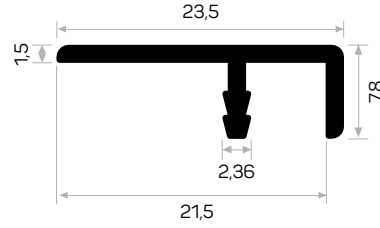

SUNTA KENAR VE SÜS ÇİTASI PROFİLLERİ / HARDBOARD FRAME AND TRIM PROFILES

0351

STOK ☒

Ağırlık / Weight 0.320 kg/m
Paket Adedi / Quantity in Pack 40

12076

STOK ☒

Ağırlık / Weight 0.478 kg/m
Paket Adedi / Quantity in Pack 24

Kapak Gergi Profili

Board Tention Profile

6855

Ağırlık / Weight 0.465 kg/m
Paket Adedi / Quantity in Pack 1

13014

Ağırlık / Weight 0.153 kg/m
Paket Adedi / Quantity in Pack 24

13165

Ağırlık / Weight 0.143 kg/m
Paket Adedi / Quantity in Pack 0

SUNTA KENAR VE SÜS ÇİTASI PROFİL UYGULAMASI

* Stokta bulunan ürünler ☒ işareti ile belirtilmektedir. The products always available in stock are indicated by ☒.

* Aksesuarlar profil içeriğine dahil değildir, lütfen ayrıca sipariş ediniz. Accessories are not included in the profile, please order separately.