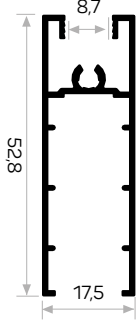

12983

STOK ✓

Ağırlık / Weight 0.513 kg/m
Paket Adedi / Quantity in Pack 8