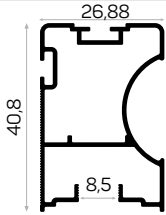

12980

Ağırlık 0.487 kg/m
Paket Adedi 9

Kil Fitil 67*800 Kod AM00207-004
Mob. Ray Kapak Bitiş Fitili Balonlu Kod AM00207-008
Ray Kpk Kalın Cam Fitili Kod AM00207-007