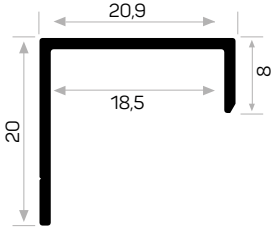

SUNTA KENAR VE SÜS ÇİTASI PROFİLLERİ / HARDBOARD FRAME AND TRIM PROFILES

11830

STOK ✓

Ağırlık / Weight 0.153 kg/m
Paket Adedi / Quantity in Pack 24