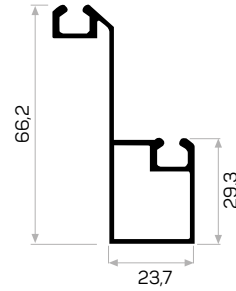

6984

Ağırlık / Weight 0.720 kg/m
Paket Adedi / Quantity in Pack 8