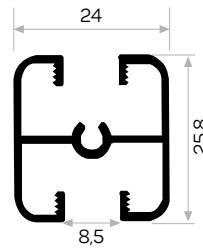

Rubber wick

Brush weather strip

Thick glass wick

5249

STOK ✓

Ağırlık / Weight	0.300 kg/m
Paket Adedi / Quantity in Pack	9
Ray Kpk Kalın Cam Fitili Kod AM00207-007	

Works with thick glass wick

5251