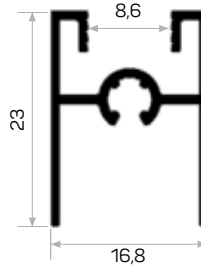

Compact Laminant
Crown Profile

7375

STOK ✓

Ağırlık / Weight 0.167 kg/m
Paket Adedi / Quantity in Pack 8
Kompakt Laminant H Profili

Compact Laminant
H Profile

10676

Ağırlık / Weight 0.249 kg/m
Paket Adedi / Quantity in Pack 12