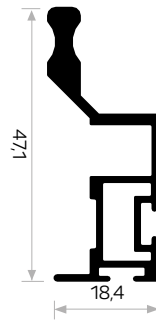

13167

Ağırlık / Weight 0.588 kg/m
Paket Adedi / Quantity in Pack 8