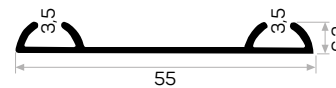

* Stokta bulunan ürünler ✓ işareti ile belirtilmektedir. The products always available in stock are indicated by ✓.

* Aksesuarlar profil içeriğine dahil değildir, lütfen ayrıca sipariş ediniz. Accessories are not included in the profile, please order separately.