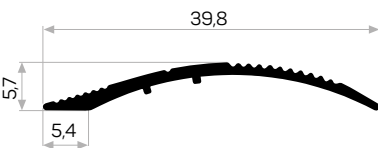

5353

STOK ✓

Ağırlık / Weight 0.171kg/m
Paket Adedi / Quantity in Pack 24

Çift Taraflı Bant Kod AM00313-001

Çift Taraflı Bant
Double Sided Tape

7221

STOK ✓

Ağırlık / Weight 0.157 kg/m
Paket Adedi / Quantity in Pack 20