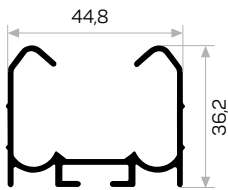

5478

STOK ✓

Ağırlık / Weight 0.668 kg/m
Paket Adedi / Quantity in Pack 8

12099

Ağırlık / Weight 0.694 kg/m
Paket Adedi / Quantity in Pack 8