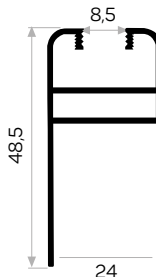

STOK ✓

Ağırlık / Weight	0.285 kg/m
Paket Adedi / Quantity in Pack	9
Ray Kpk Kalın Cam Fitili Kod AM00207-007	

Works with thick glass wick

5250

STOK ✓

Ağırlık / Weight	0.477 kg/m
Paket Adedi / Quantity in Pack	6
Ray Kpk Kalın Cam Fitili Kod AM00207-007	