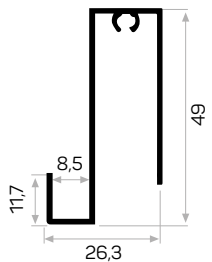

7059

STOK ✓

Ağırlık / Weight	0.450 kg/m
Paket Adedi / Quantity in Pack	8
Ray Kpk Kalın Cam Fitali Kod AM00207-007	
Vega çift teker alt bağlantı profili