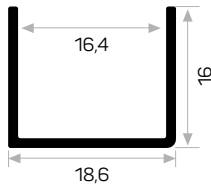

13165

Ağırlık / Weight 0.143 kg/m
Paket Adedi / Quantity in Pack 0