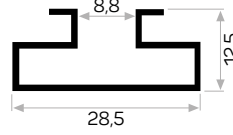

1116

STOK ✓

Ağırlık / Weight 0.314 kg/m
Paket Adedi / Quantity in Pack 12

4967

Ağırlık / Weight 0.205 kg/m
Paket Adedi / Quantity in Pack 12

4968

Ağırlık / Weight 0.373 kg/m
Paket Adedi / Quantity in Pack 8

6321

Ağırlık / Weight 0.369 kg/m
Paket Adedi / Quantity in Pack 8

4969

Ağırlık / Weight 0.292 kg/m
Paket Adedi / Quantity in Pack 12

7574

Ağırlık / Weight 0.433 kg/m
Paket Adedi / Quantity in Pack 8

8 mm Dikme Raf Profili

8mm Vertical Shelf Profile

1115

STOK ✓

Ağırlık / Weight 0.395 kg/m
Paket Adedi / Quantity in Pack 4
Sunta Dönüş Kapak Kod AM00312-013

* Stokta bulunan ürünler ✓ işareti ile belirtilmektedir. The products always available in stock are indicated by ✓.

* Aksesuarlar profil içeriğine dahil değildir, lütfen ayrıca sipariş ediniz. Accessories are not included in the profile, please order separately.