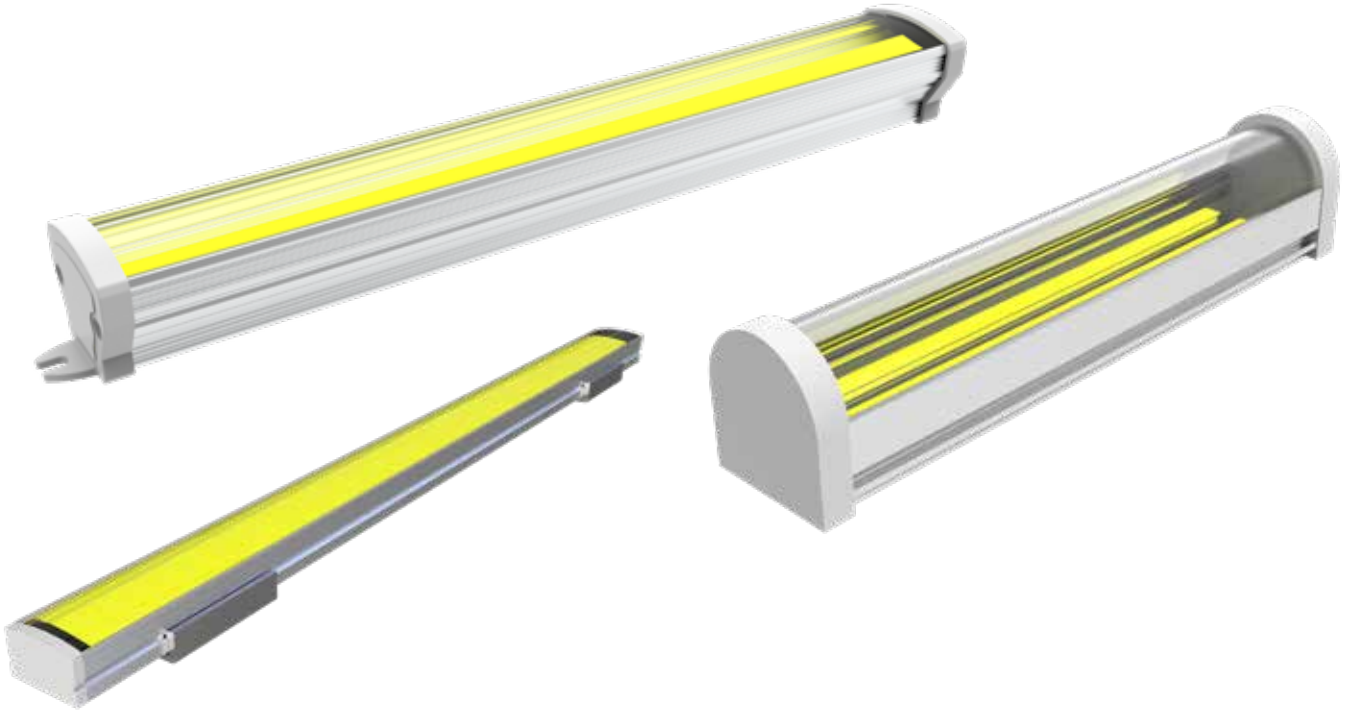

13762

Ağırlık / Weight 0.461 kg/m
Paket Adedi / Quantity in Pack 8