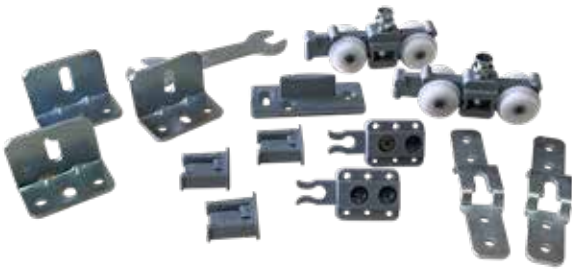

75 Kg. Board Mechanism

AM00407-005

MOB. ALB 7310 51 KG KAPI MEKANİZMASI

MOB ALB 7310 51 Kg. Door Mechanism

AM00407-004

FRENLİ KAPI MEKANİZMASI

Brake Door Mechanism

* Stokta bulunan ürünler işareti ile belirtilmektedir. The products always available in stock are indicated by .