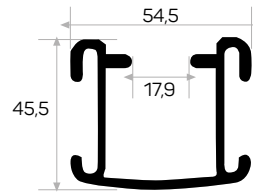

6217

Ağırlık / Weight 1.528 kg/m
Paket Adedi / Quantity in Pack 2

Market Bariyer Profili