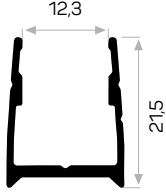

7374

STOK ✓

Ağırlık / Weight 0.209 kg/m
Paket Adedi / Quantity in Pack 18
Kompakt Laminant U Profili