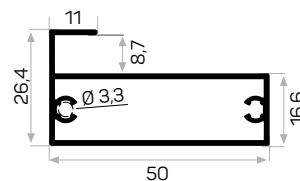

5952

Ağırlık / Weight	0.627 kg/m
Paket Adedi / Quantity in Pack	4
Kil Fital 67*800 Kod AM00207-004	
Mob. Vega Serisi Stoper Fitali Kod AM00207-009	
Ray Kpk Kalın Cam Fitali Kod AM00207-007	

Works with weather brush strip, vega series rubber wick, sliding door thick glass wick

6526

STOK ✓

Ağırlık / Weight	0.448 kg/m
Paket Adedi / Quantity in Pack	8
Kil Fital 67*800 Kod AM00207-004	
Mob. Vega Serisi Stoper Fitali Kod AM00207-009	
Ray Kpk Kalın Cam Fitali Kod AM00207-007	

Works with weather brush strip, vega series rubber wick, sliding door thick glass wick

5950

Ağırlık / Weight	0.433 kg/m
Paket Adedi / Quantity in Pack	12
Kil Fital 67*800 Kod AM00207-004	
Mob. Vega Serisi Stoper Fitali Kod AM00207-009	
Ray Kpk Kalın Cam Fitali Kod AM00207-007	

5951

STOK ✓

Ağırlık / Weight	0.312 kg/m
Paket Adedi / Quantity in Pack	12
Ray Kpk Kalın Cam Fitali Kod AM00207-007	

Works with sliding door thick glass wick

5949

Ağırlık / Weight	0.314 kg/m
Paket Adedi / Quantity in Pack	12
Ray Kpk Kalın Cam Fitali Kod AM00207-007	

Works with sliding door thick glass wick

7415

Ağırlık / Weight	0.825 kg/m
Paket Adedi / Quantity in Pack	4
Ray Kpk Kalın Cam Fitali Kod AM00207-007	

Works with sliding door thick glass wick

7059

STOK ✓

Ağırlık / Weight	0.450 kg/m
Paket Adedi / Quantity in Pack	8
Ray Kpk Kalın Cam Fitali Kod AM00207-007	
Vega çift teker alt bağlantı profili	

Works with sliding door thick glass wick

Vega series double wheel lower connection profile

7292

Ağırlık / Weight	0.607 kg/m
Paket Adedi / Quantity in Pack	8
Vega üstten asmali kapak profili	

Vega series cover upper profile