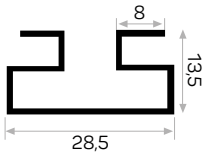

7377

STOK ✓

Ağırlık / Weight 0.365 kg/m
Paket Adedi / Quantity in Pack 9

12206

STOK ✓

Ağırlık / Weight 0.803 kg/m
Paket Adedi / Quantity in Pack 4

Gradual Shelf Profile

12207