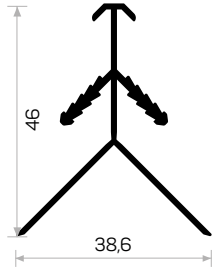

6855

Ağırlık / Weight 0.465 kg/m
Paket Adedi / Quantity in Pack 1

13014

Ağırlık / Weight 0.153 kg/m
Paket Adedi / Quantity in Pack 24