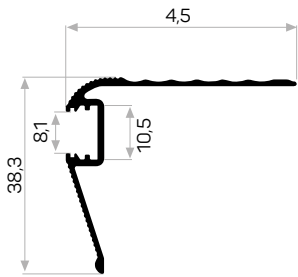

7447

STOK ✓

Ağırlık / Weight 0.319kg/m
Paket Adedi / Quantity in Pack 12

Led Profil Üst Kapak Kod AM00314-010

Led Profil Üst Kapak
LED Profile Top Cover