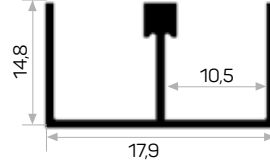

10496

STOK ✓

Ağırlık / Weight 0.136 kg/m

Paket Adedi / Quantity in Pack 8

Mob. ALB 7700-25kg Cam Sürgü Sist. Kod AM00407-022

Cam sürme alt ray

Sliding glass connection profile

Works with 25kg sliding glass system

10497

STOK ✓

Ağırlık / Weight 0.237 kg/m

Paket Adedi / Quantity in Pack 8

Mob. ALB 7700-25kg Cam Sürgü Sist. Kod AM00407-022

Cam sürme üst ray

Top rail profile for sliding glass

Works with 25kg sliding glass system

12523

STOK ✓

Ağırlık / Weight 0.573 kg/m

Paket Adedi / Quantity in Pack 8

13251

YENİ
NEW

STOK ✓

Ağırlık / Weight 0.722 kg/m

Paket Adedi / Quantity in Pack 6

13171

Ağırlık / Weight 0.667 kg/m

Paket Adedi / Quantity in Pack

13172

Ağırlık / Weight 0.300 kg/m

Paket Adedi / Quantity in Pack 8

13176

Ağırlık / Weight 0.402 kg/m

Paket Adedi / Quantity in Pack 10

13177

Ağırlık / Weight 0.600 kg/m

Paket Adedi / Quantity in Pack 12

* Stokta bulunan ürünler ✓ işareti ile belirtilmektedir. The products always available in stock are indicated by ✓.

* Aksesuarlar profil içeriğine dahil değildir, lütfen ayrıca sipariş ediniz. Accessories are not included in the profile, please order separately.