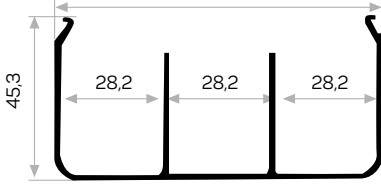

6219

Ağırlık / Weight 1.030 kg/m
Paket Adedi / Quantity in Pack 4

Kablo kanal profili
6220 ile Beraber Çalışır.
90,6

6220

Ağırlık / Weight 0.488 kg/m
Paket Adedi / Quantity in Pack 8

Kablo kanal profil kapağı
6219 ile Beraber Çalışır.