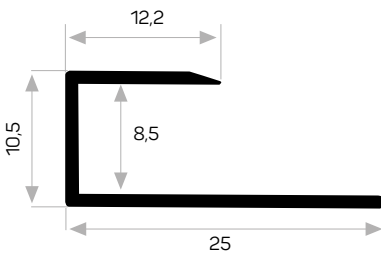

2160

STOK ✓

Ağırlık / Weight 0.157 kg/m
Paket Adedi / Quantity in Pack 24

5352

STOK ✓

Ağırlık / Weight 0.121kg/m
Paket Adedi / Quantity in Pack 24

7379

STOK ✓