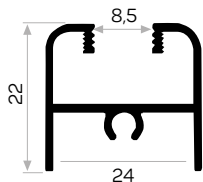

7224

STOK ✓

Ağırlık / Weight	0.526 kg/m
Paket Adedi / Quantity in Pack	4

Top shelf profile

10469

STOK ✓

Ağırlık / Weight	0.378 kg/m
Paket Adedi / Quantity in Pack	3

Vega series large bottom rail

5473

Ağırlık / Weight	0.430 kg/m
Paket Adedi / Quantity in Pack	8
Kil Fitil 67*800 Kod AM00207-004	
Mob. Ray Kapak Bitiş Fitili Balonlu Kod AM00207-008	
Ray Kpk Kalın Cam Fitili Kod AM00207-007	

Rubber wick

Brush weather strip

Thick glass wick

6038

STOK ✓

Ağırlık / Weight	0.583 kg/m
Paket Adedi / Quantity in Pack	4
Kil Fitil 67*800 Kod AM00207-004	
Mob. Ray Kapak Bitiş Fitili Balonlu Kod AM00207-008	

Rubber wick

Brush weather strip

7315

Ağırlık / Weight	0.505 kg/m
Paket Adedi / Quantity in Pack	8
Kil Fitil 67*800 Kod AM00207-004	
Mob. Ray Kapak Bitiş Fitili Balonlu Kod AM00207-008	
Ray Kpk Kalın Cam Fitili Kod AM00207-007	

Rubber wick

Brush weather strip

Thick glass wick

5249

STOK ✓

Ağırlık / Weight	0.300 kg/m
Paket Adedi / Quantity in Pack	9
Ray Kpk Kalın Cam Fitili Kod AM00207-007	

Works with thick glass wick

5251

STOK ✓

Ağırlık / Weight	0.285 kg/m
Paket Adedi / Quantity in Pack	9
Ray Kpk Kalın Cam Fitili Kod AM00207-007	

Works with thick glass wick

5250

STOK ✓

Ağırlık / Weight	0.477 kg/m
Paket Adedi / Quantity in Pack	6
Ray Kpk Kalın Cam Fitili Kod AM00207-007	

Works with thick glass wick

* Stokta bulunan ürünler ✓ işareti ile belirtilmektedir. The products always available in stock are indicated by ✓.

* Aksesuarlar profil içeriğine dahil değildir, lütfen ayrıca sipariş ediniz. Accessories are not included in the profile, please order separately.