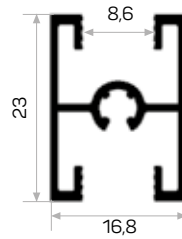

10677

Ağırlık / Weight 0.294 kg/m
Paket Adedi / Quantity in Pack 12
Ray Kpk Kalın Cam Fitili Kod AM00207-007