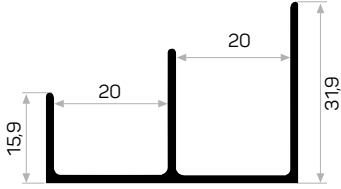

7132

STOK ✓

Ağırlık / Weight 0.436 kg/m
Paket Adedi / Quantity in Pack 8

Hettich Alt Ray Profili