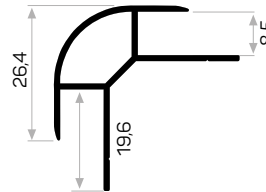

7377

STOK ✓

Ağırlık / Weight 0.365 kg/m
Paket Adedi / Quantity in Pack 9

12206

STOK ✓

Ağırlık / Weight 0.803 kg/m
Paket Adedi / Quantity in Pack 4

Gradual Shelf Profile

12207