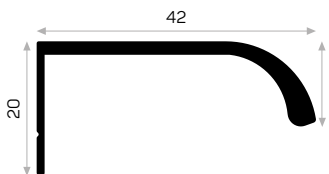

Led PLS 3000mm 6988 Kod AM00314-005
Gizli ledli kulp profili

11531

STOK ✓

Ağırlık / Weight 0.361 kg/m

Paket Adedi / Quantity in Pack 12

13778

YENİ
NEW

STOK ✓