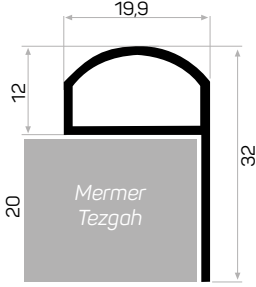

7084

STOK ✓

Ağırlık / Weight 0.240kg/m

Paket Adedi / Quantity in Pack 12

Tezgah Önü ve Mutfak Dolap Taç Profili