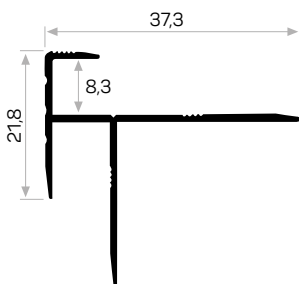

2233

STOK ✓

Ağırlık / Weight	0.245 kg/m
Paket Adedi / Quantity in Pack	20