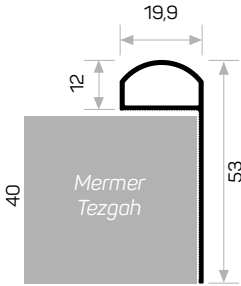

11057

STOK ✓

Ağırlık / Weight 0.301 kg/m

Paket Adedi / Quantity in Pack 8

4 cm.lik Tezgah Önü Profili