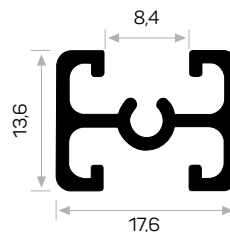

Rubber wick

Thick glass wick

5630

Ağırlık / Weight	0.292 kg/m
Paket Adedi / Quantity in Pack	8

5649

Ağırlık / Weight	0.388 kg/m
Paket Adedi / Quantity in Pack	8

5631

Ağırlık / Weight	0.224 kg/m
Paket Adedi / Quantity in Pack	12