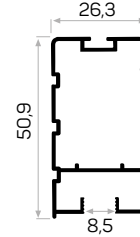

Rubber wick

Brush weather strip

Thick glass wick

6038

STOK ✓

Ağırlık / Weight	0.583 kg/m
Paket Adedi / Quantity in Pack	4
Kil Fitil 67*800 Kod AM00207-004	
Mob. Ray Kapak Bitiş Fitili Balonlu Kod AM00207-008	