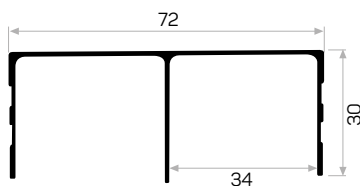

5248

Ağırlık / Weight 0.493 kg/m
Paket Adedi / Quantity in Pack 4