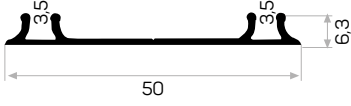

11422

STOK ✓

Ağırlık / Weight 0.241 kg/m
Paket Adedi / Quantity in Pack 10

6490

STOK ✓

Ağırlık / Weight 0.535 kg/m
Paket Adedi / Quantity in Pack 8