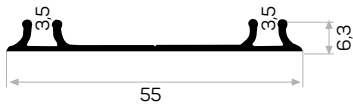

6473

STOK ✓

Ağırlık / Weight 0.267 kg/m
Paket Adedi / Quantity in Pack 10

5709

Ağırlık / Weight 0.282 kg/m
Paket Adedi / Quantity in Pack 18