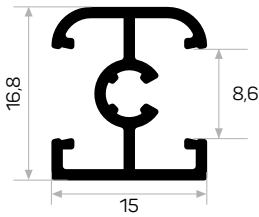

10261

Ağırlık / Weight 0.205 kg/m
Paket Adedi / Quantity in Pack 16
Ray Kpk Kalın Cam Fitili Kod AM00207-007
İnce Orta Kayı