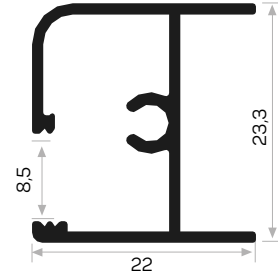

13287

STOK ✓

Ağırlık 0.272 kg/m
Paket Adedi 15

10806 8mm İçin Ara Kayıt Profili