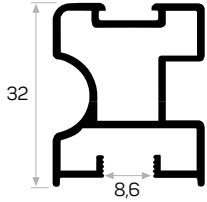

4553

Ağırlık / Weight	0.514 kg/m
Paket Adedi / Quantity in Pack	6
Mob. Ray Kapak Bitiş Fitili Balonlu Kod AM00207-008	
Ray Kpk Kalın Cam Fitili Kod AM00207-007	

Rubber wick

Thick glass wick

5630

Ağırlık / Weight	0.292 kg/m
Paket Adedi / Quantity in Pack	8