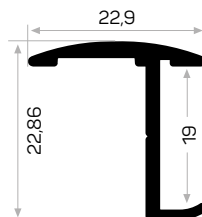

14405

YENİ

STOK ✓

Ağırlık / Weight 0.215 kg/m
Paket Adedi / Quantity in Pack 10