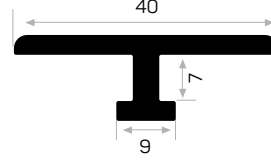

0351

STOK

Ağırlık / Weight 0.320 kg/m
Paket Adedi / Quantity in Pack 40

12076

STOK

Ağırlık / Weight 0.478 kg/m
Paket Adedi / Quantity in Pack 24

Kapak Gergi Profili

Board Tention Profile