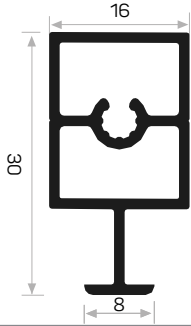

12385

Ağırlık 0.351 kg/m
Paket Adedi 12