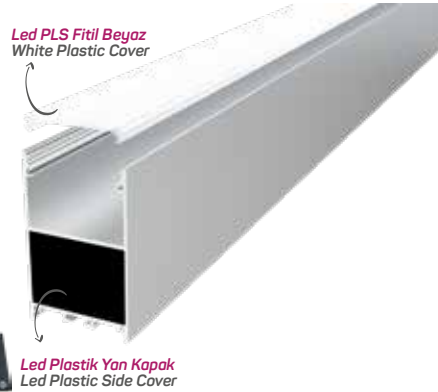

Led Plastik Yan Kapak
Led Plastic Side Cover