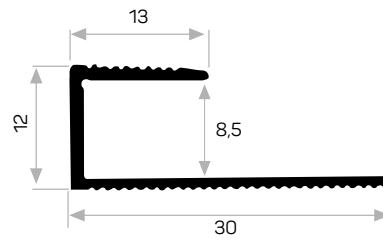

2160

STOK ✓

Ağırlık / Weight 0.157 kg/m
Paket Adedi / Quantity in Pack 24