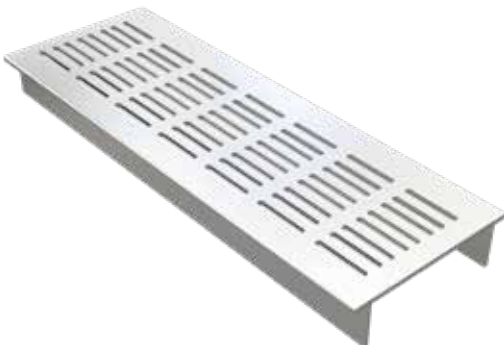

ELOKSAL - ANODIZED

KOD / CODE NO	L (mm)	Paket / Pack
M40 0700 001	200 mm	20
M40 0700 002	270 mm	20
M40 0700 003	423 mm	20
M40 0700 004	500 mm	20
M40 0700 005	610 mm	20
M40 0700 006	723 mm	20

* Stokta bulunan ürünler ☒ işareti ile belirtilmektedir. The products always available in stock are indicated by ☒.

* Aksesuarlar profil içeriğine dahil değildir, lütfen ayrıca sipariş ediniz. Accessories are not included in the profile, please order separately.