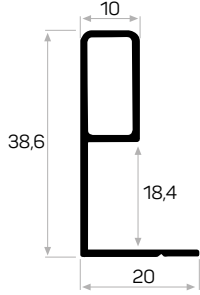

6040

STOK ✓

Ağırlık / Weight 0.298 kg/m
Paket Adedi / Quantity in Pack 8