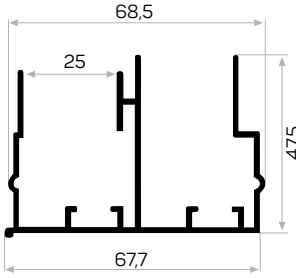

7108

Ağırlık / Weight 0.956 kg/m
Paket Adedi / Quantity in Pack 8